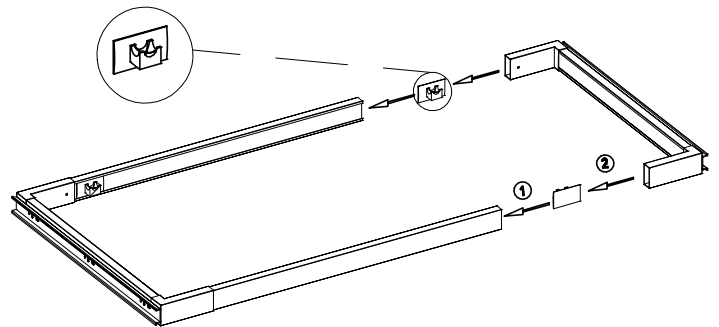

STEP. 2

Disassemble the frame and insert the hanging seats onto the front and rear frames, then fasten the frame with screws. Shown as below figure.