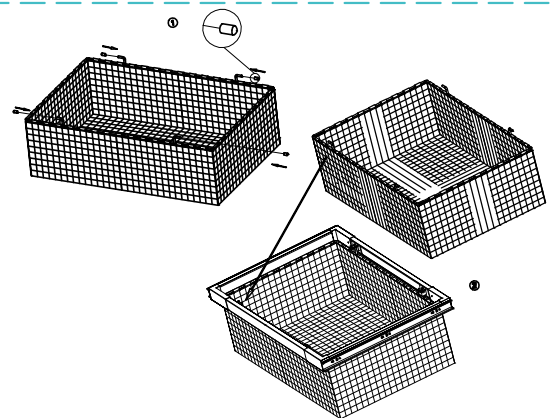

STEP. 3

Put 4 anti-slip sleeves onto the hooks, then hang the basket onto the frame. Shown as below figure.