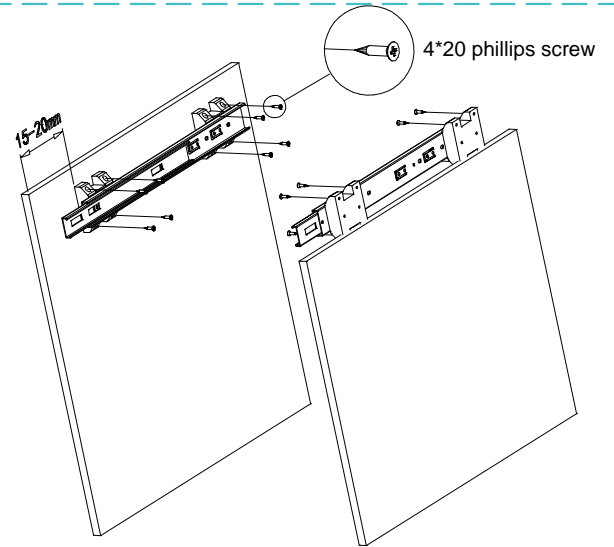

## STEP. 1

Mark installation position to ensure the following assembly aligned, and fasten both slides with screws. Keep 15~20mm distance between the outer base spacer and the front edge of wardrobe board. Shown as below figure.